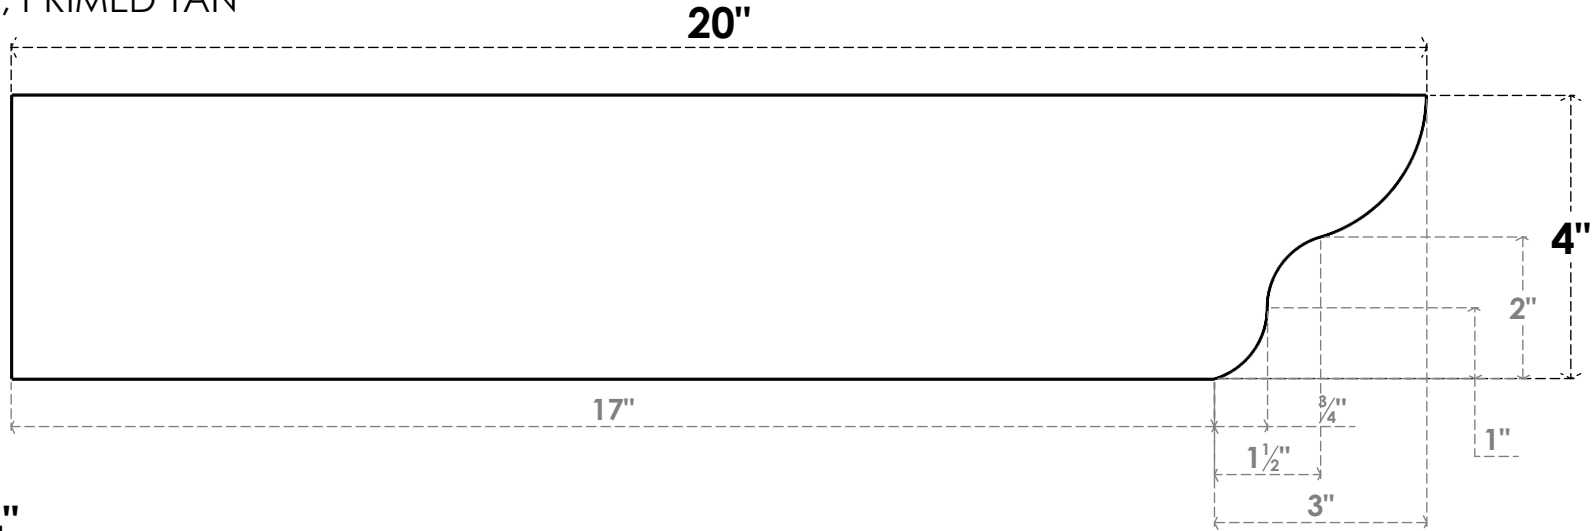

ITEM NUMBER: RFTURO040X04000X20000X004GRN00RCPR

4"W X 4"H X 20"L TIMBERTHANE ROUGH CEDAR GREENSBORO FAUX WOOD OPEN RAFTER TAIL, 4"L END, PRIMED TAN

SIDE PROFILE

ISOMETRIC

FRONT PROFILE

GENERATED DATE : 03/02/2023