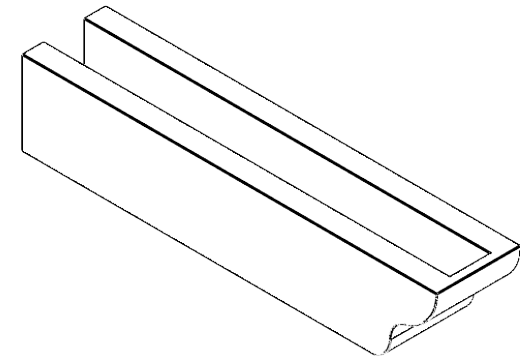

ITEM NUMBER: RFTURO040X04000X20000X004GRN00RCPR

4"W X 4"H X 20"L TIMBERTHANE ROUGH CEDAR GREENSBORO FAUX WOOD OPEN RAFTER TAIL, 4"L END, PRIMED TAN

SIDE PROFILE

ISOMETRIC

FRONT PROFILE

GENERATED DATE : 03/02/2023

EKENA MILLWORK
2300 WEST MAIN ST.
CLARKSVILLE, TX 75426
TOLL FREE: 866-607-0453
WWW.EKENAMILLWORK.COM

NOTES

1. INSTALLATION TO BE COMPLETED IN ACCORDANCE WITH MANUFACTURER'S SPECIFICATIONS.
2. DRAWING MAY NOT BE TO SCALE
3. THIS DRAWING IS INTENDED FOR DESIGN AND PLANNING PURPOSES ONLY.
4. ALL INFORMATION CONTAINED HEREIN WAS CURRENT AT THE TIME OF DEVELOPMENT BUT MUST BE REVIEWED AND APPROVED BY THE PRODUCT MANUFACTURER TO BE CONSIDERED ACCURATE.
5. TIMBERTHANE ARCHITECTURAL PRODUCTS ARE MADE FROM HIGH DENSITY URETHANE AND COME FACTORY PRIMED