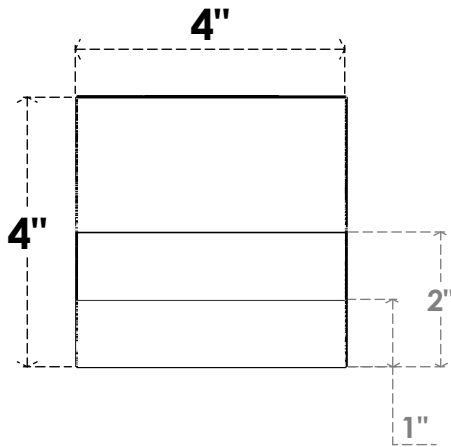

ITEM NUMBER: RFTURO040X04000X20000X004GRN00RCPR

4"W X 4"H X 20"L TIMBERTHANE ROUGH CEDAR GREENSBORO FAUX WOOD OPEN RAFTER TAIL, 4"L END, PRIMED TAN

SIDE PROFILE

ISOMETRIC

FRONT PROFILE

GENERATED DATE : 03/02/2023